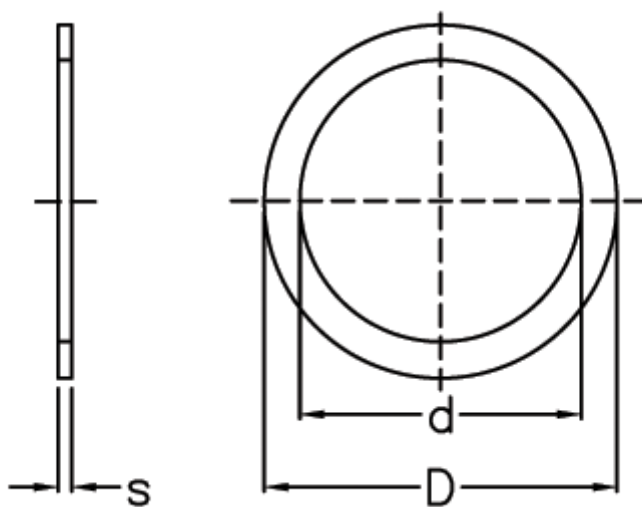

Article number: 0130769

Description: Support washer
85x105x3,5 DIN 988

Measures

d	= 85
D	= 105
Description	= 85x105x3,5
s	= 3.5
tol	= -0.06
Weight kg/1000	= 82.000